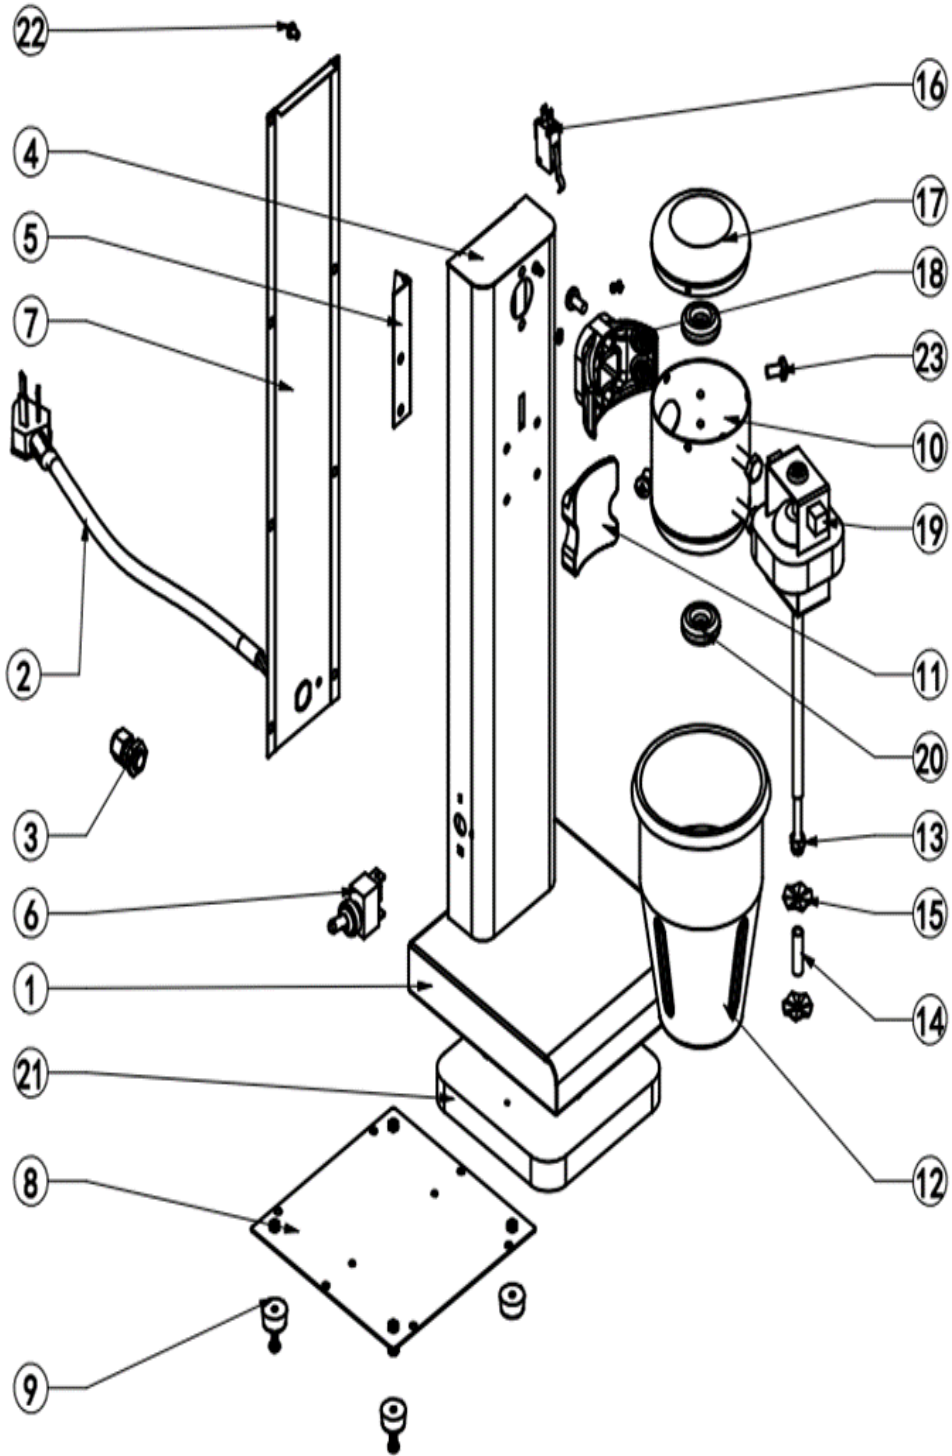

7518.0100

Onderdelen informatie
Erzatzteil information
Spare part information
Information de pièces

POS:	Art.No.:	Omschrijving:	Aantal:
1		Base	1
2		Power cable	1
3		Cable head	1
4		Column	1
5		Micro switch support	1
6	CS9331.1172	Three-speed switch	1
7		Back board	1
8		Base board	1
9		Rubber feet	4
10		Motor cup	1
11		Plastic hanger	1
12		Milkshake cup	1
13		Screw M6	1
14		S/S pipe	1
15	CS9331.1174	Blade	2
16	CS9331.1176	Micro switch	1
17		Motor cup lid	1
18		Plastic stent	1
19	CS9331.1170	Motor	1
20		Silicone ring	2
21		Gravitational plate	1
22		Screw M4X8	18
23		Screw M3X6	3